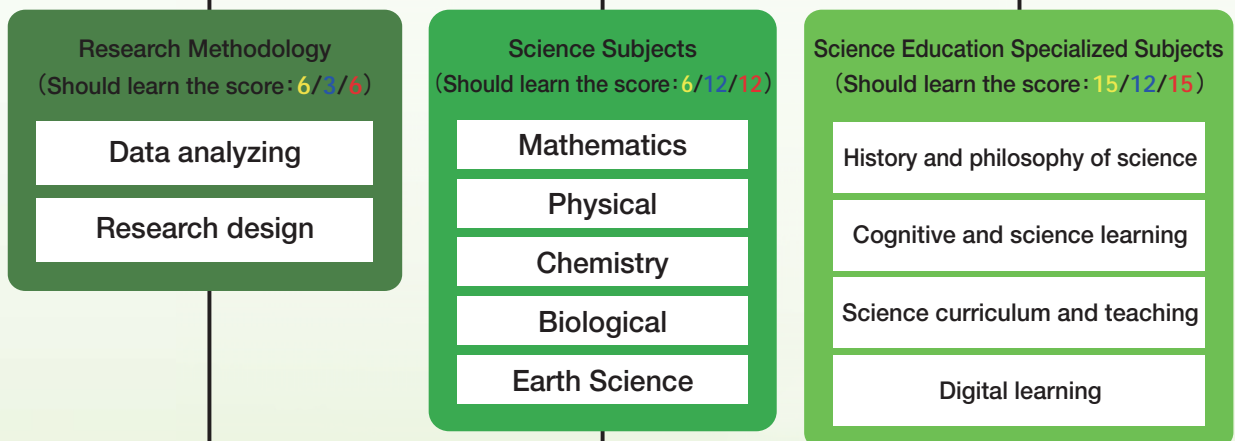

# Doctoral Course Map

\* A PhD student must complete at least 18 credits of PhD courses or PhD/Masters cross-listed courses

Required credits

Seminar & Colloquium

(8) Seminar

(8) Colloquium

\* Each elective course shows the total number of credits that should be taken in the course area by the color number

Elective credits

Doctoral Candidate Qualification Examination

Doctoral thesis oral test

Ph.D.