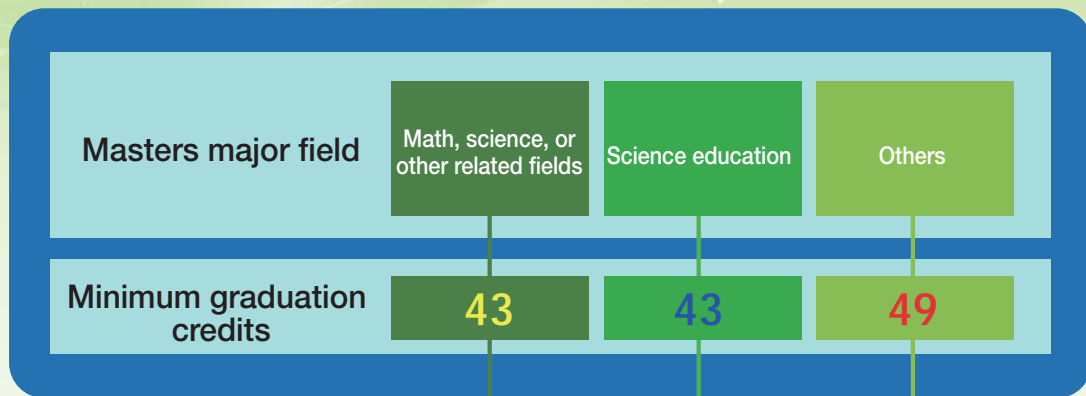

# Doctoral Course Map

\* A PhD student must complete at least 18 credits of PhD courses or PhD/Masters cross-listed courses

Required credits

Seminar & Colloquium

(8) Seminar

(8) Colloquium

\* Each elective course shows the total number of credits that should be taken in the course area by the color number

Elective credits

Doctoral Candidate Qualification Examination

Doctoral thesis oral test

Ph.D.